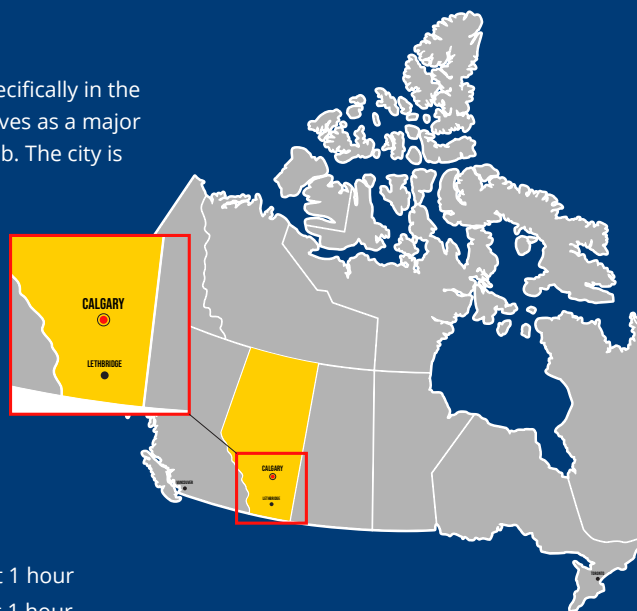

BREAK BARRIERS

AT ULETHBRIDGE INTERNATIONAL COLLEGE CALGARY

ULethbridge
International College Calgary

EMBRACE CALGARY

Your journey to a degree at the University of Lethbridge starts at the university's Calgary campus. Nestled on the brim of the majestic Rocky Mountains, Calgary is a city primed to take on the world.

WHERE'S CALGARY?

Located in Western Canada, specifically in the province of Alberta, Calgary serves as a major transportation and business hub. The city is situated in the expansive prairies, where it meets the majestic Canadian Rocky Mountains, providing spectacular views of the rugged mountain peaks and the golden, rolling prairies to both residents and visitors.

TOP REASONS FOR CHOOSING ULETHBRIDGE AND UICC

Affordable tuition and cost of living in Alberta with the lowest tax rate in Canada.

The campus's **prime location in Calgary's downtown** area provides **easy access to various cultural, educational, and professional resources**. Additionally, the proximity of the Calgary Central Library, recognized as one of the World's 100 Greatest Places, offers a conducive learning environment and enriching experiences.