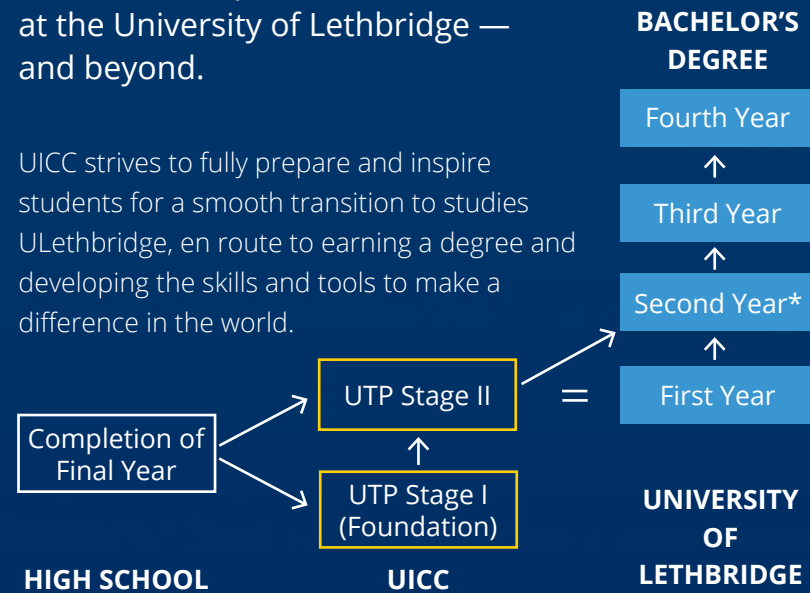

YOUR PATHWAY TO THE UNIVERSITY OF LETHBRIDGE CALGARY CAMPUS

As a university pathway program, ULethbridge International College Calgary's programs and unique approach prepare international students for academic and personal success at the University of Lethbridge — and beyond.

UICC strives to fully prepare and inspire students for a smooth transition to studies ULethbridge, en route to earning a degree and developing the skills and tools to make a difference in the world.

*Entry into the second year at ULethbridge is dependent upon the successful completion of UTP Stage II with the specified GPA for your program of study at ULethbridge.

BREAK BARRIERS

AT ULETHBRIDGE INTERNATIONAL COLLEGE CALGARY

ULethbridge
International College Calgary

EMBRACE CALGARY

Your journey to a degree at the University of Lethbridge starts at the university's Calgary campus. Nestled on the brim of the majestic Rocky Mountains, Calgary is a city primed to take on the world.