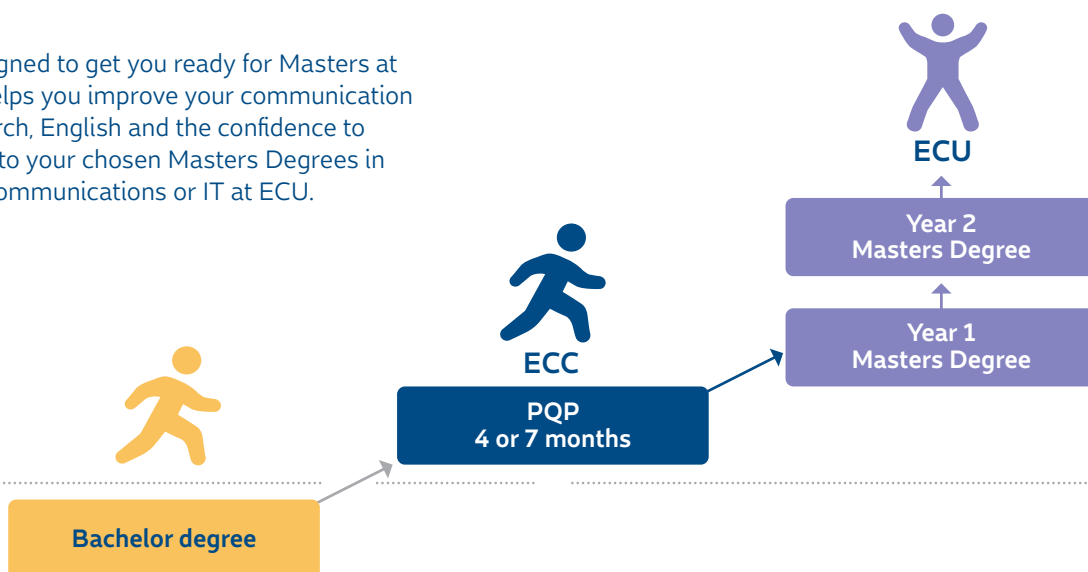

Post-Graduate Qualifying Program (PQP)

Leading into a Masters Degree at ECU

Location: ECU Joondalup Campus West CRICOS Code: 085336F

PQP is designed to get you ready for Masters at ECU as it helps you improve your communication skills, research, English and the confidence to progress onto your chosen Masters Degrees in Business, Communications or IT at ECU.

Masters degrees at Edith Cowan University – 2 years

- Master of Business Administration International
- Master of Finance and Banking**
- Master of Human Resource Management
- Master of International Hospitality Management
- Master of Management Information Systems
- Master of Marketing and Innovation Management
- Master of Professional Accounting**
- Master of Project Management
- Master of Supply Chain and Logistics Management
- Master of Professional Communication
- Master of Computer Science
- Master of Cyber Security

** Advanced standing is not granted for this master course.

† For full terms and conditions, visit edithcowancollege.edu.au/scholarships