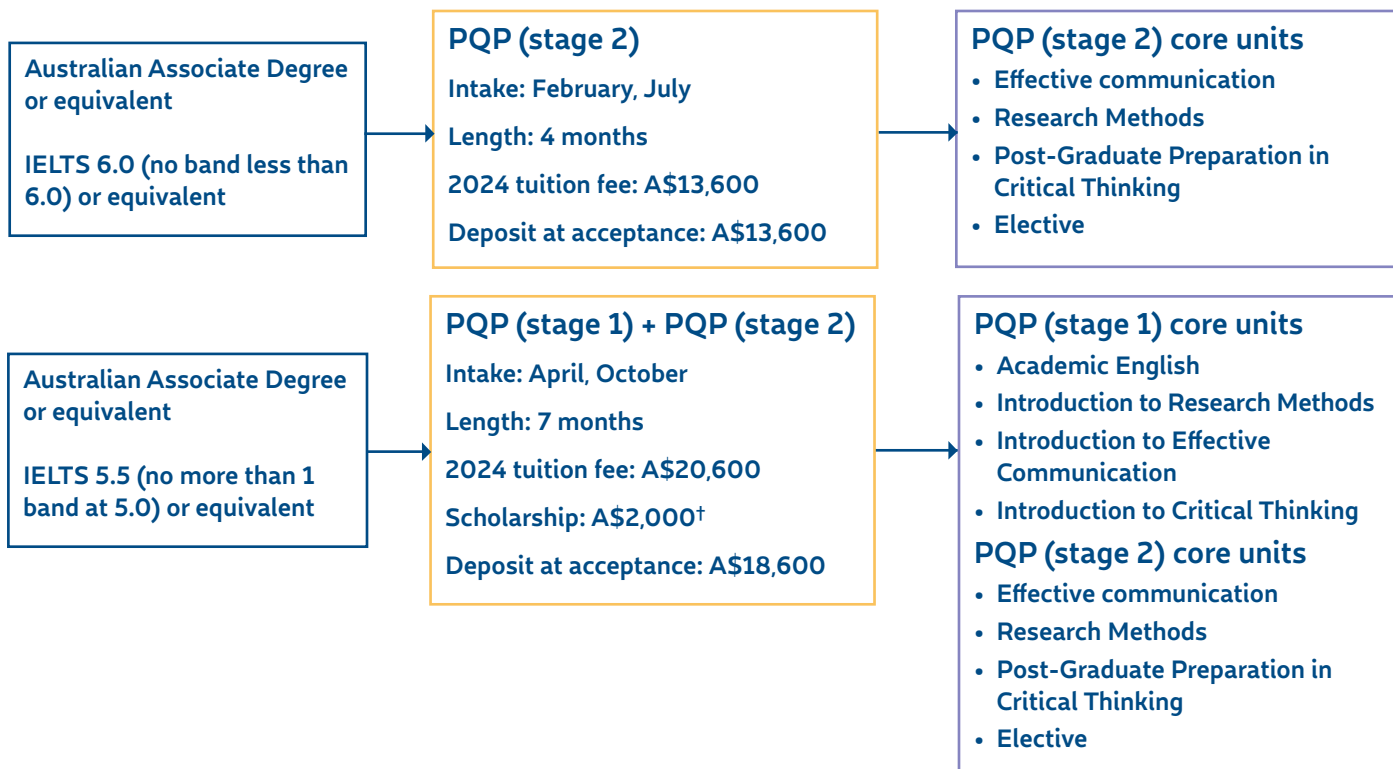

Post-Graduate Qualifying Program (PQP)

Leading into a Masters Degree at ECU

Location: ECU Joondalup Campus West CRICOS Code: 085336F

PQP is designed to get you ready for Masters at ECU as it helps you improve your communication skills, research, English and the confidence to progress onto your chosen Masters Degrees in Business, Communications or IT at ECU.

Masters degrees at Edith Cowan University – 2 years

- Master of Business Administration International
- Master of Finance and Banking**
- Master of Human Resource Management
- Master of International Hospitality Management
- Master of Management Information Systems
- Master of Marketing and Innovation Management
- Master of Professional Accounting**
- Master of Project Management
- Master of Supply Chain and Logistics Management
- Master of Professional Communication
- Master of Computer Science
- Master of Cyber Security

** Advanced standing is not granted for this master course.

† For full terms and conditions, visit edithcowancollege.edu.au/scholarships