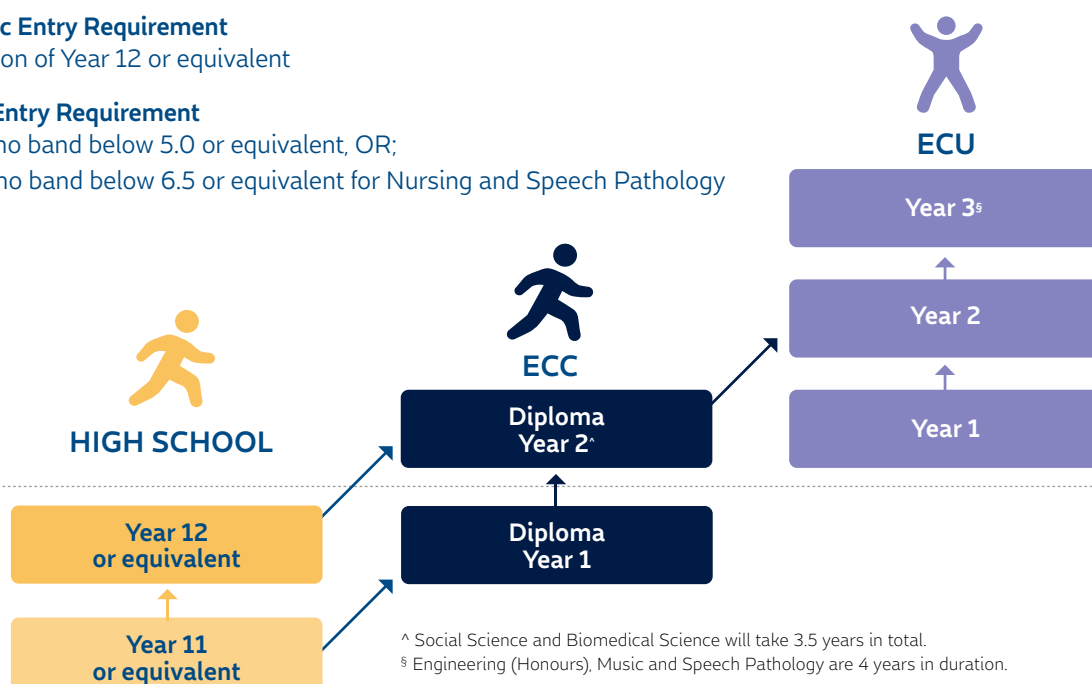

Diploma of Communications and Creative Industries

Intake: February, June, October **Duration:** 8-12 months, 8 units (15 credit points per unit) **CRICOS Code:** 092033G

Location: ECU Joondalup Campus West **2024 Diploma Year 2 tuition fee:** A$31,000 with 10% Bursary†

Leads to ECU Bachelors Degrees:

- **Bachelor of Arts** major in: English, Creative and Professional Writing, Historical and Political Studies, Visual Arts - 2 years
- **Bachelor of Counselling** - 2 years
- **Bachelor of Design** major in: Games and Interactive Design, Visual and Spatial Design - 2 years
- **Bachelor of Hospitality and Tourism Management** - 2 years
- **Bachelor of Marketing Advertising and Public Relations** - 2 years
- **Bachelor of Media and Communications** major in: Advertising, Broadcasting and Digital Journalism, Media and Cultural Studies, Photomedia, Public Relations, Screen Production - 2 years
- **Bachelor of Social Science**[^] - 2.5 years
- **Bachelor of Youth Work** - 2 years

Upon successful completion of ECC's Diploma (Year 2), students are eligible for entry into the 2nd year[^] of the related ECU degree program.

Academic Entry Requirement

Completion of Year 12 or equivalent

English Entry Requirement

5.5 with no band below 5.0 or equivalent, OR;

6.5 with no band below 6.5 or equivalent for Nursing and Speech Pathology

[^] Social Science and Biomedical Science will take 3.5 years in total.

[§] Engineering (Honours), Music and Speech Pathology are 4 years in duration.