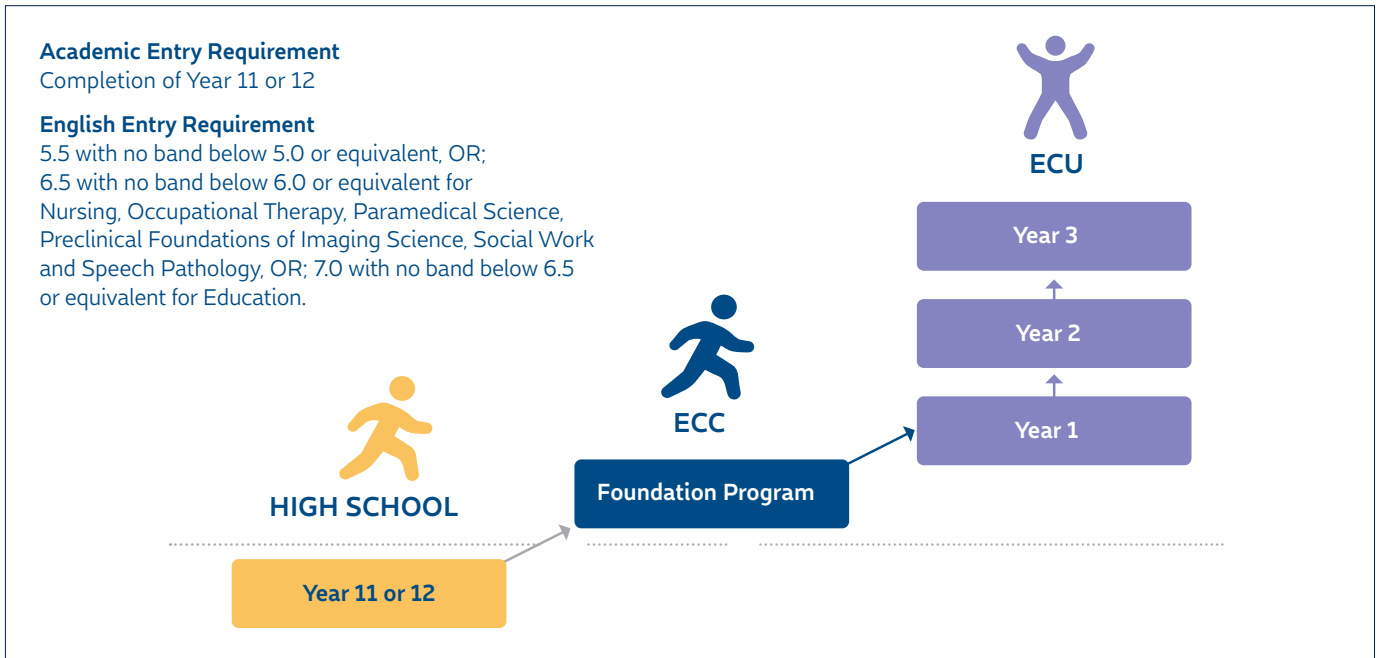

Foundation Program

Leading into ECU First Year Bachelors Degrees

General Stream CRICOS Code: 109156H **Science Stream CRICOS Code:** 109157G

Duration: 12 months, 8 units (15 credit points per unit) **Location:** ECU Joondalup Campus West

Intake: February, July **2024 Tuition Fees:** A$27,000 with 15% Bursary†

The ECC Foundation Program leads you to the following ECU study areas (Including ALL DOUBLE DEGREES)

Standard Entry @ ECU - 60%; Higher Entry @ ECU - 80%* or 85%~; If you do not meet entry into ECU and achieve a 50%, you can get into selected diploma courses at ECC leading to ECU 2nd year.

Arts and Humanities

- Bachelor of Arts
- Bachelor of Counselling
- Bachelor of Criminology and Justice
- Bachelor of Design
- Bachelor of Global Media and Communication[£]
- Bachelor of Media and Communication
- Bachelor of Psychology
- Bachelor of Psychology and Counselling
- Bachelor of Psychology, Criminology and Justice
- Bachelor of Social Science
- Bachelor of Social Work[#]
- Bachelor of Youth Work

Engineering and Technology

- Bachelor of Aviation
- Bachelor of Technology (Aeronautical)
- Bachelor of Technology (Engineering)
- Bachelor of Technology (Motorsports)
- Bachelor of Engineering Science[~]
- Bachelor of Engineering (Honours) - Chemical, Civil, Civil and Environmental, Computer Systems, Electrical and Renewable Energy, Electrical Power, Electronics and Communications, Instrumentation Control and Automation, Mechanical, Mechatronics, Petroleum Engineering)*[#]

Medical and Health Science

- Bachelor of Biomedical Science
- Bachelor of Biomedical Science (Bioscience)[#]
- Bachelor of Health Science
- Bachelor of Preclinical Foundations of Imaging Science^{*0}
- Bachelor of Science (Exercise and Sports Science)
- Bachelor of Science (Exercise Science & Rehabilitation)*[#]
- Bachelor of Science (International Exercise and Sports Science)[#]
- Bachelor of Science (Occupational Therapy)*^{#0}
- Bachelor of Science (Paramedical Science)⁰
- Bachelor of Speech Pathology)*^{#0}

Business and Law

- Bachelor of Commerce
- Bachelor of Hospitality and Tourism Management
- Bachelor of Laws[#]
- Bachelor of Marketing, Advertising and Public Relations
- Bachelor of Global Sport Business Management (International)[#]

Western Australian Academy of Performing Arts

- Bachelor of Music^{#50}
- Bachelor of Arts (Arts and Cultural Management)⁵⁰

Teacher Education

- Bachelor of Education (Early Childhood studies)^{#0}
- Bachelor of Education (Secondary)[#]
- Bachelor of Education (Primary)[#]

Science

- Bachelor of Computer Science
- Bachelor of Counter Terrorism Security and Intelligence
- Bachelor of Environmental Science[£]
- Bachelor of Information Technology
- Bachelor of Science
- Bachelor of Science (Cyber Security)
- Bachelor of Science (Cybercrime, Security & Intelligence)[£]

Nursing and Midwifery

- Bachelor of Science (Nursing)
- Bachelor of Science (Nursing) / Bachelor of Science (Midwifery)*^{#0}

Scan or visit ecu.edu.au/degrees/international to view full list of degrees and double degrees.

* Need to achieve 80% during Foundation Program to enter the degree.
~ Need to achieve 85% during Foundation Program to enter the degree.
0 February intake only.